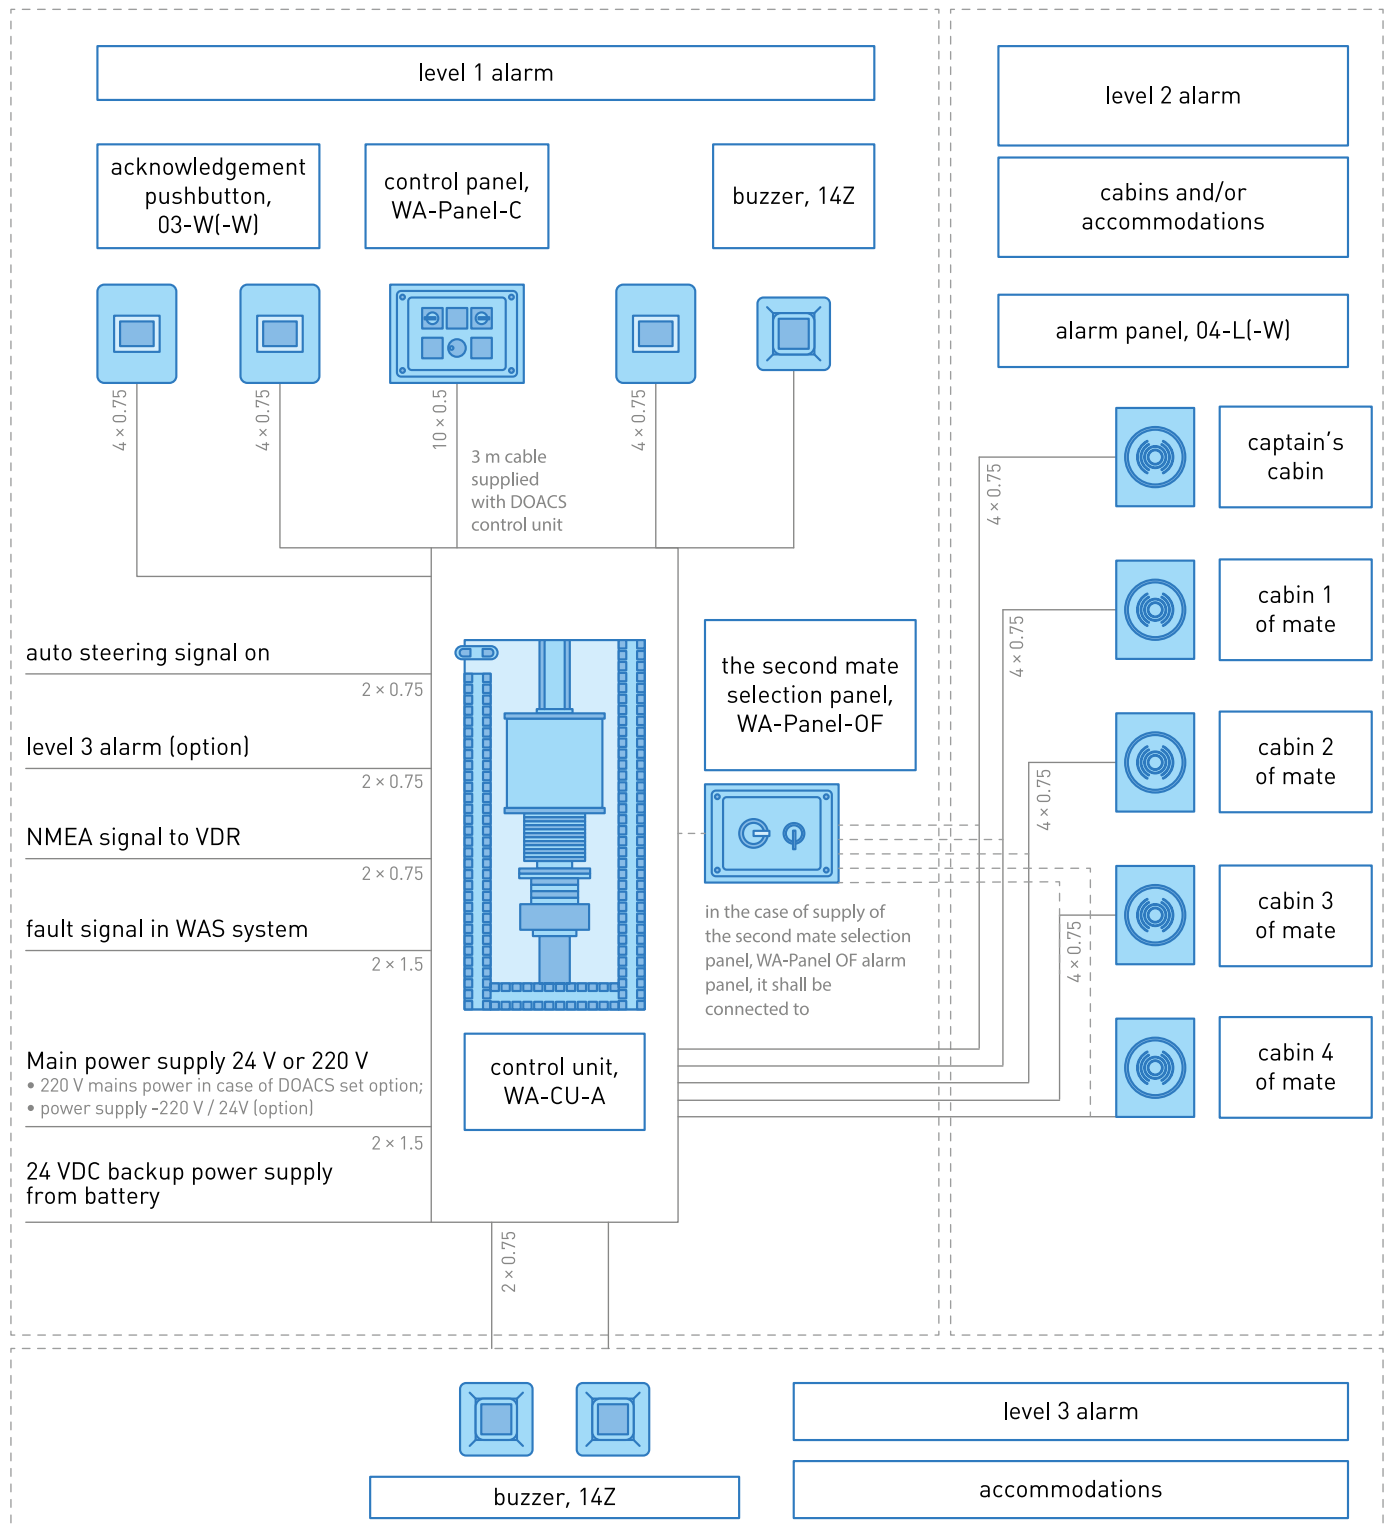

Flow chart of TSS/Watch Alarm system

Notes:

- up to five 03-W(-W) acknowledgement pushbuttons can be connected;
- up to eight 14Z buzzers can be connected;
- up to seven 03-L(-W) alarm panels can be connected.